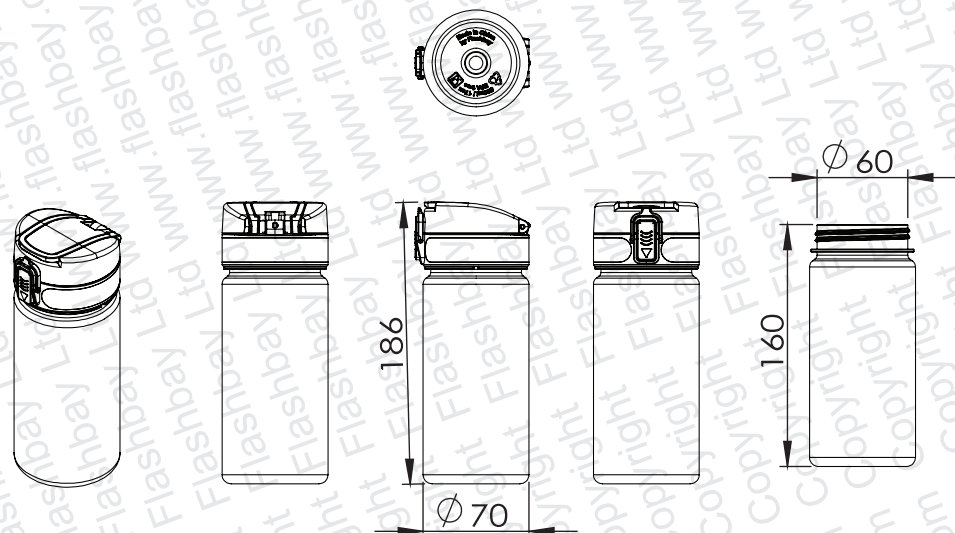

QLI750ml

QLI500ml

PRODUCT
Aqualok Infuse

CODE
QLI

DIMENSIONS
mm

SCALE
1:5