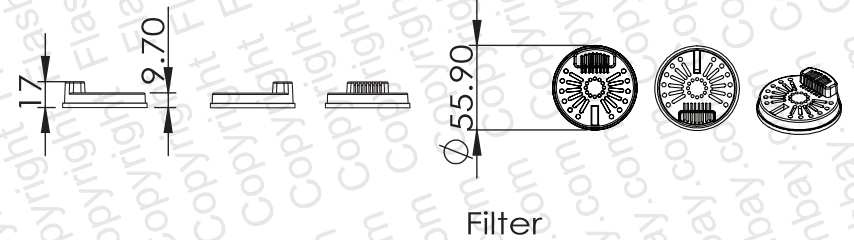

QLI750ml

QLI500ml

PRODUCT
Aqualok Infuse

CODE
QLI

DIMENSIONS
mm

SCALE
1:5