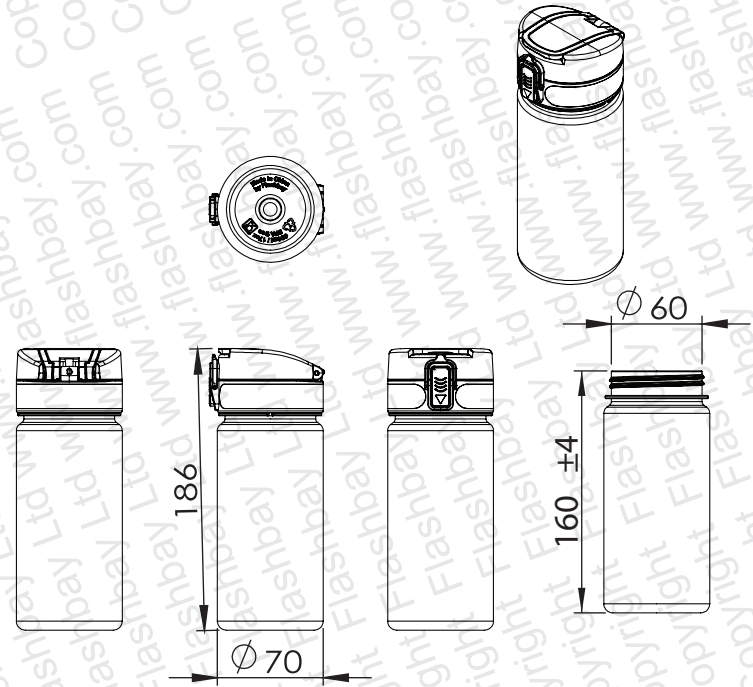

QL750ml

QL500ml

PRODUCT
Aqualok

CODE
QL

DIMENSIONS
mm

SCALE
1:5