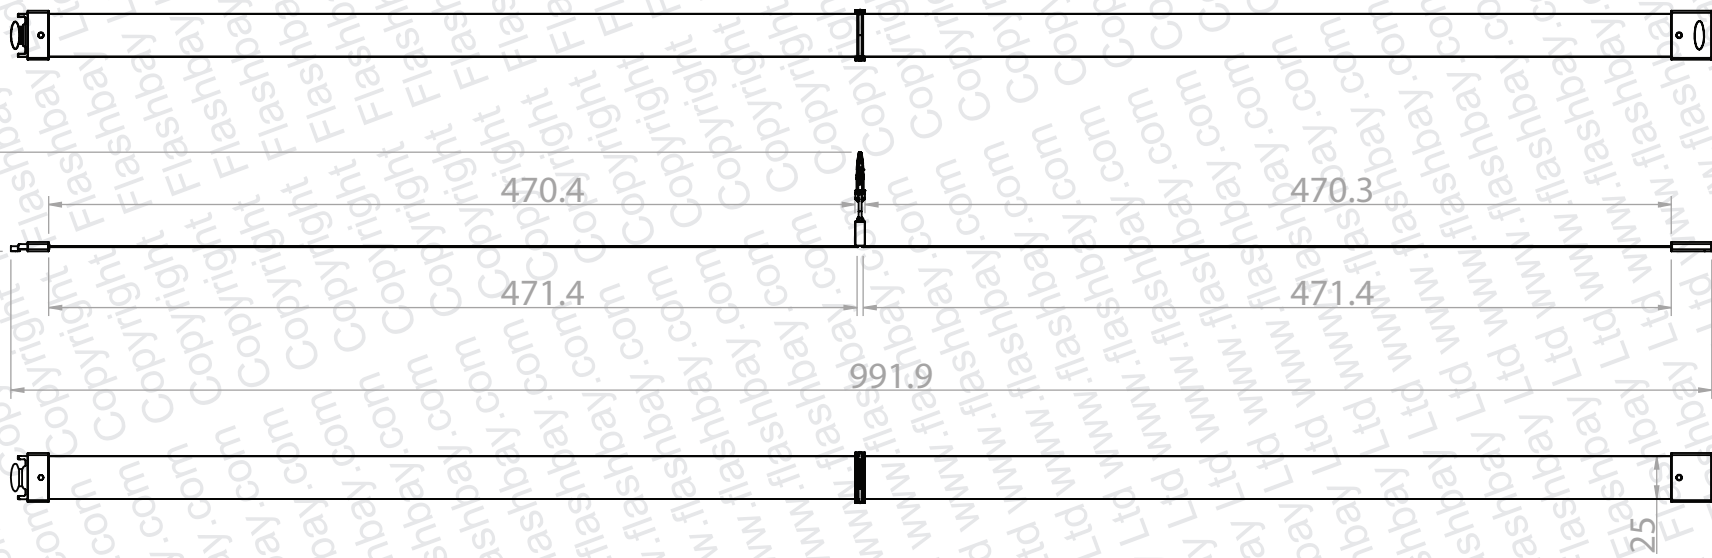

25mm

35mm

PRODUCT
Enamel Medal

CODE
EM

DIMENSIONS
mm