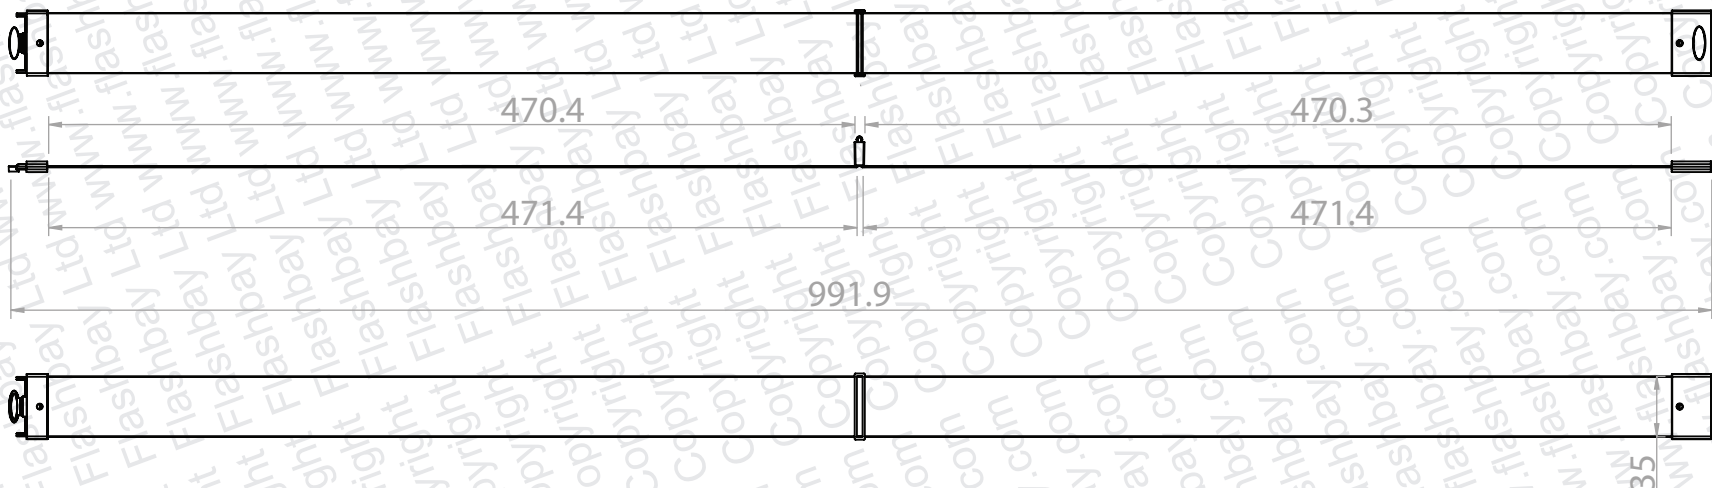

25mm

35mm

PRODUCT
Enamel Medal

CODE
EM

DIMENSIONS
mm